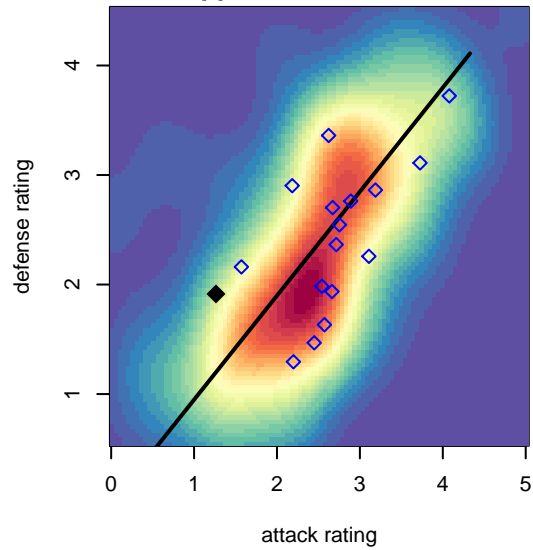

# Westside Timbers Samba TS G02

Westside Timbers  
 Beaverton, OR  
 G02 total strength=1258  
 attack=3.54 defense=6.78  
 spr league = PTT Win G02 Div 1 Red

alt names used:  
 WESTSIDE TIMBERS SC G02 SAMBA BTS  
 WESTSIDE TIMBERS SC G02 SAMBA BTS (L  
 Westside Timbers 02G Samba BTS

Venues played:  
 2017 Clash At the Border Super  
 2017 Beaverton Cup U17 Silver  
 2017 Oswego Nike Cup Silver U17  
 2017 Timbers Winter Showcase 2002 Showcas  
 2017 PTT Winter G02 Division 1 Red

**Westside Timbers Samba TS G02**  
 Dots are actual minus expected GF (blue circles) and GA (red triangles).  
 Blue line is smoothed change in attack strength. Red is smoothed change in defense strength.

**attack and defense variance (black dot)  
relative to other teams  
and top 10 in region**

**attack and defense rating  
relative to others at age  
and all opponents in last 13 months**

**Performance relative to 13 month average**