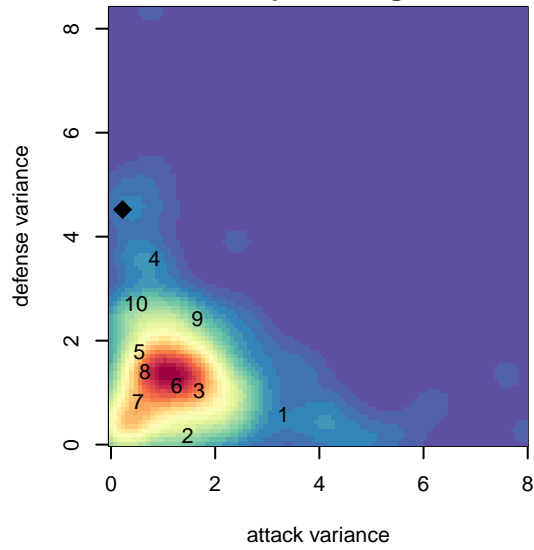

# Westside Timbers Samba TS G02

Westside Timbers  
 Beaverton, OR  
 G02 total strength=1258  
 attack=3.54 defense=6.78  
 spr league = PTT Win G02 Div 1 Red

alt names used:  
 WESTSIDE TIMBERS SC G02 SAMBA BTS  
 WESTSIDE TIMBERS SC G02 SAMBA BTS (L  
 Westside Timbers 02G Samba BTS

Venues played:  
 2017 Clash At the Border Super  
 2017 Beaverton Cup U17 Silver  
 2017 Oswego Nike Cup Silver U17  
 2017 Timbers Winter Showcase 2002 Showcas  
 2017 PTT Winter G02 Division 1 Red

**Westside Timbers Samba TS G02**  
 Dots are actual minus expected GF (blue circles) and GA (red triangles).  
 Blue line is smoothed change in attack strength. Red is smoothed change in defense strength.

**attack and defense variance (black dot)  
relative to other teams  
and top 10 in region**

**attack and defense rating  
relative to others at age  
and all opponents in last 13 months**

**Performance relative to 13 month average**