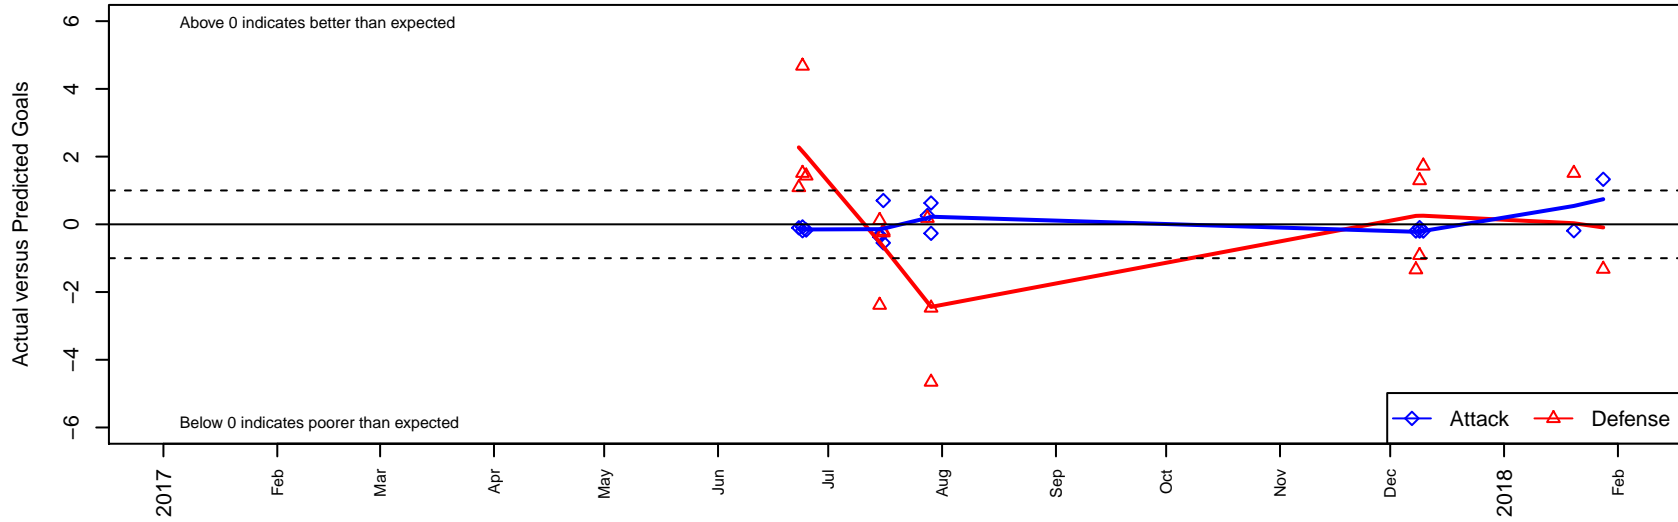

# Westside Timbers Samba TS G02

Westside Timbers  
 Beaverton, OR  
 G02 total strength=1258  
 attack=3.54 defense=6.78  
 spr league = PTT Win G02 Div 1 Red

alt names used:  
 WESTSIDE TIMBERS SC G02 SAMBA BTS  
 WESTSIDE TIMBERS SC G02 SAMBA BTS (L  
 Westside Timbers 02G Samba BTS

Venues played:  
 2017 Clash At the Border Super  
 2017 Beaverton Cup U17 Silver  
 2017 Oswego Nike Cup Silver U17  
 2017 Timbers Winter Showcase 2002 Showcas  
 2017 PTT Winter G02 Division 1 Red

**Westside Timbers Samba TS G02**  
 Dots are actual minus expected GF (blue circles) and GA (red triangles).  
 Blue line is smoothed change in attack strength. Red is smoothed change in defense strength.

**attack and defense variance (black dot)  
relative to other teams  
and top 10 in region**

**attack and defense rating  
relative to others at age  
and all opponents in last 13 months**

**Performance relative to 13 month average**