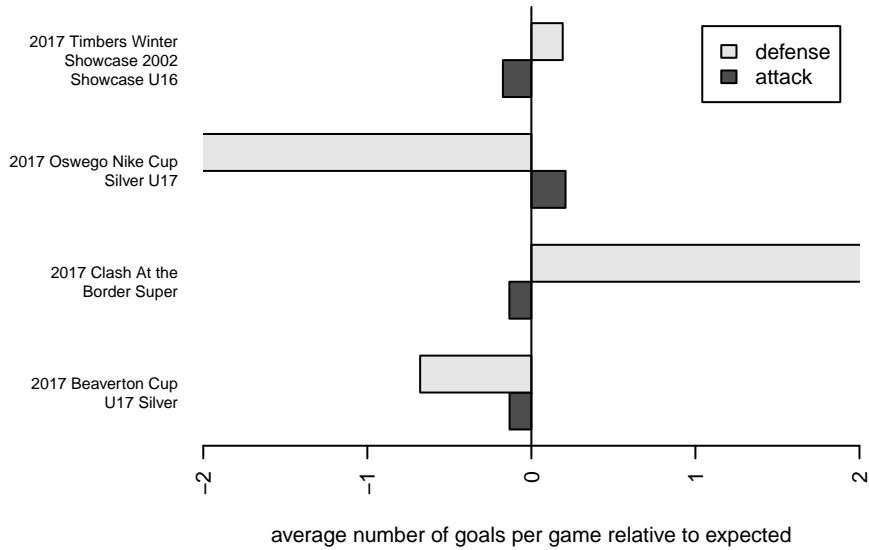

# Westside Timbers Samba TS G02

Westside Timbers  
 Beaverton, OR  
 G02 total strength=1258  
 attack=3.54 defense=6.78  
 spr league = PTT Win G02 Div 1 Red

alt names used:  
 WESTSIDE TIMBERS SC G02 SAMBA BTS  
 WESTSIDE TIMBERS SC G02 SAMBA BTS (L  
 Westside Timbers 02G Samba BTS

Venues played:  
 2017 Clash At the Border Super  
 2017 Beaverton Cup U17 Silver  
 2017 Oswego Nike Cup Silver U17  
 2017 Timbers Winter Showcase 2002 Showcas  
 2017 PTT Winter G02 Division 1 Red

**Westside Timbers Samba TS G02**  
 Dots are actual minus expected GF (blue circles) and GA (red triangles).  
 Blue line is smoothed change in attack strength. Red is smoothed change in defense strength.

**attack and defense variance (black dot)  
relative to other teams  
and top 10 in region**

**attack and defense rating  
relative to others at age  
and all opponents in last 13 months**

**Performance relative to 13 month average**